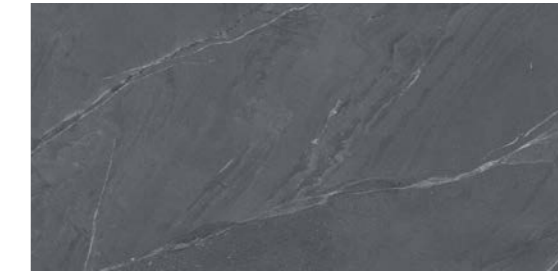

Anthracite
60x120 / 24"x48"

4 Faces