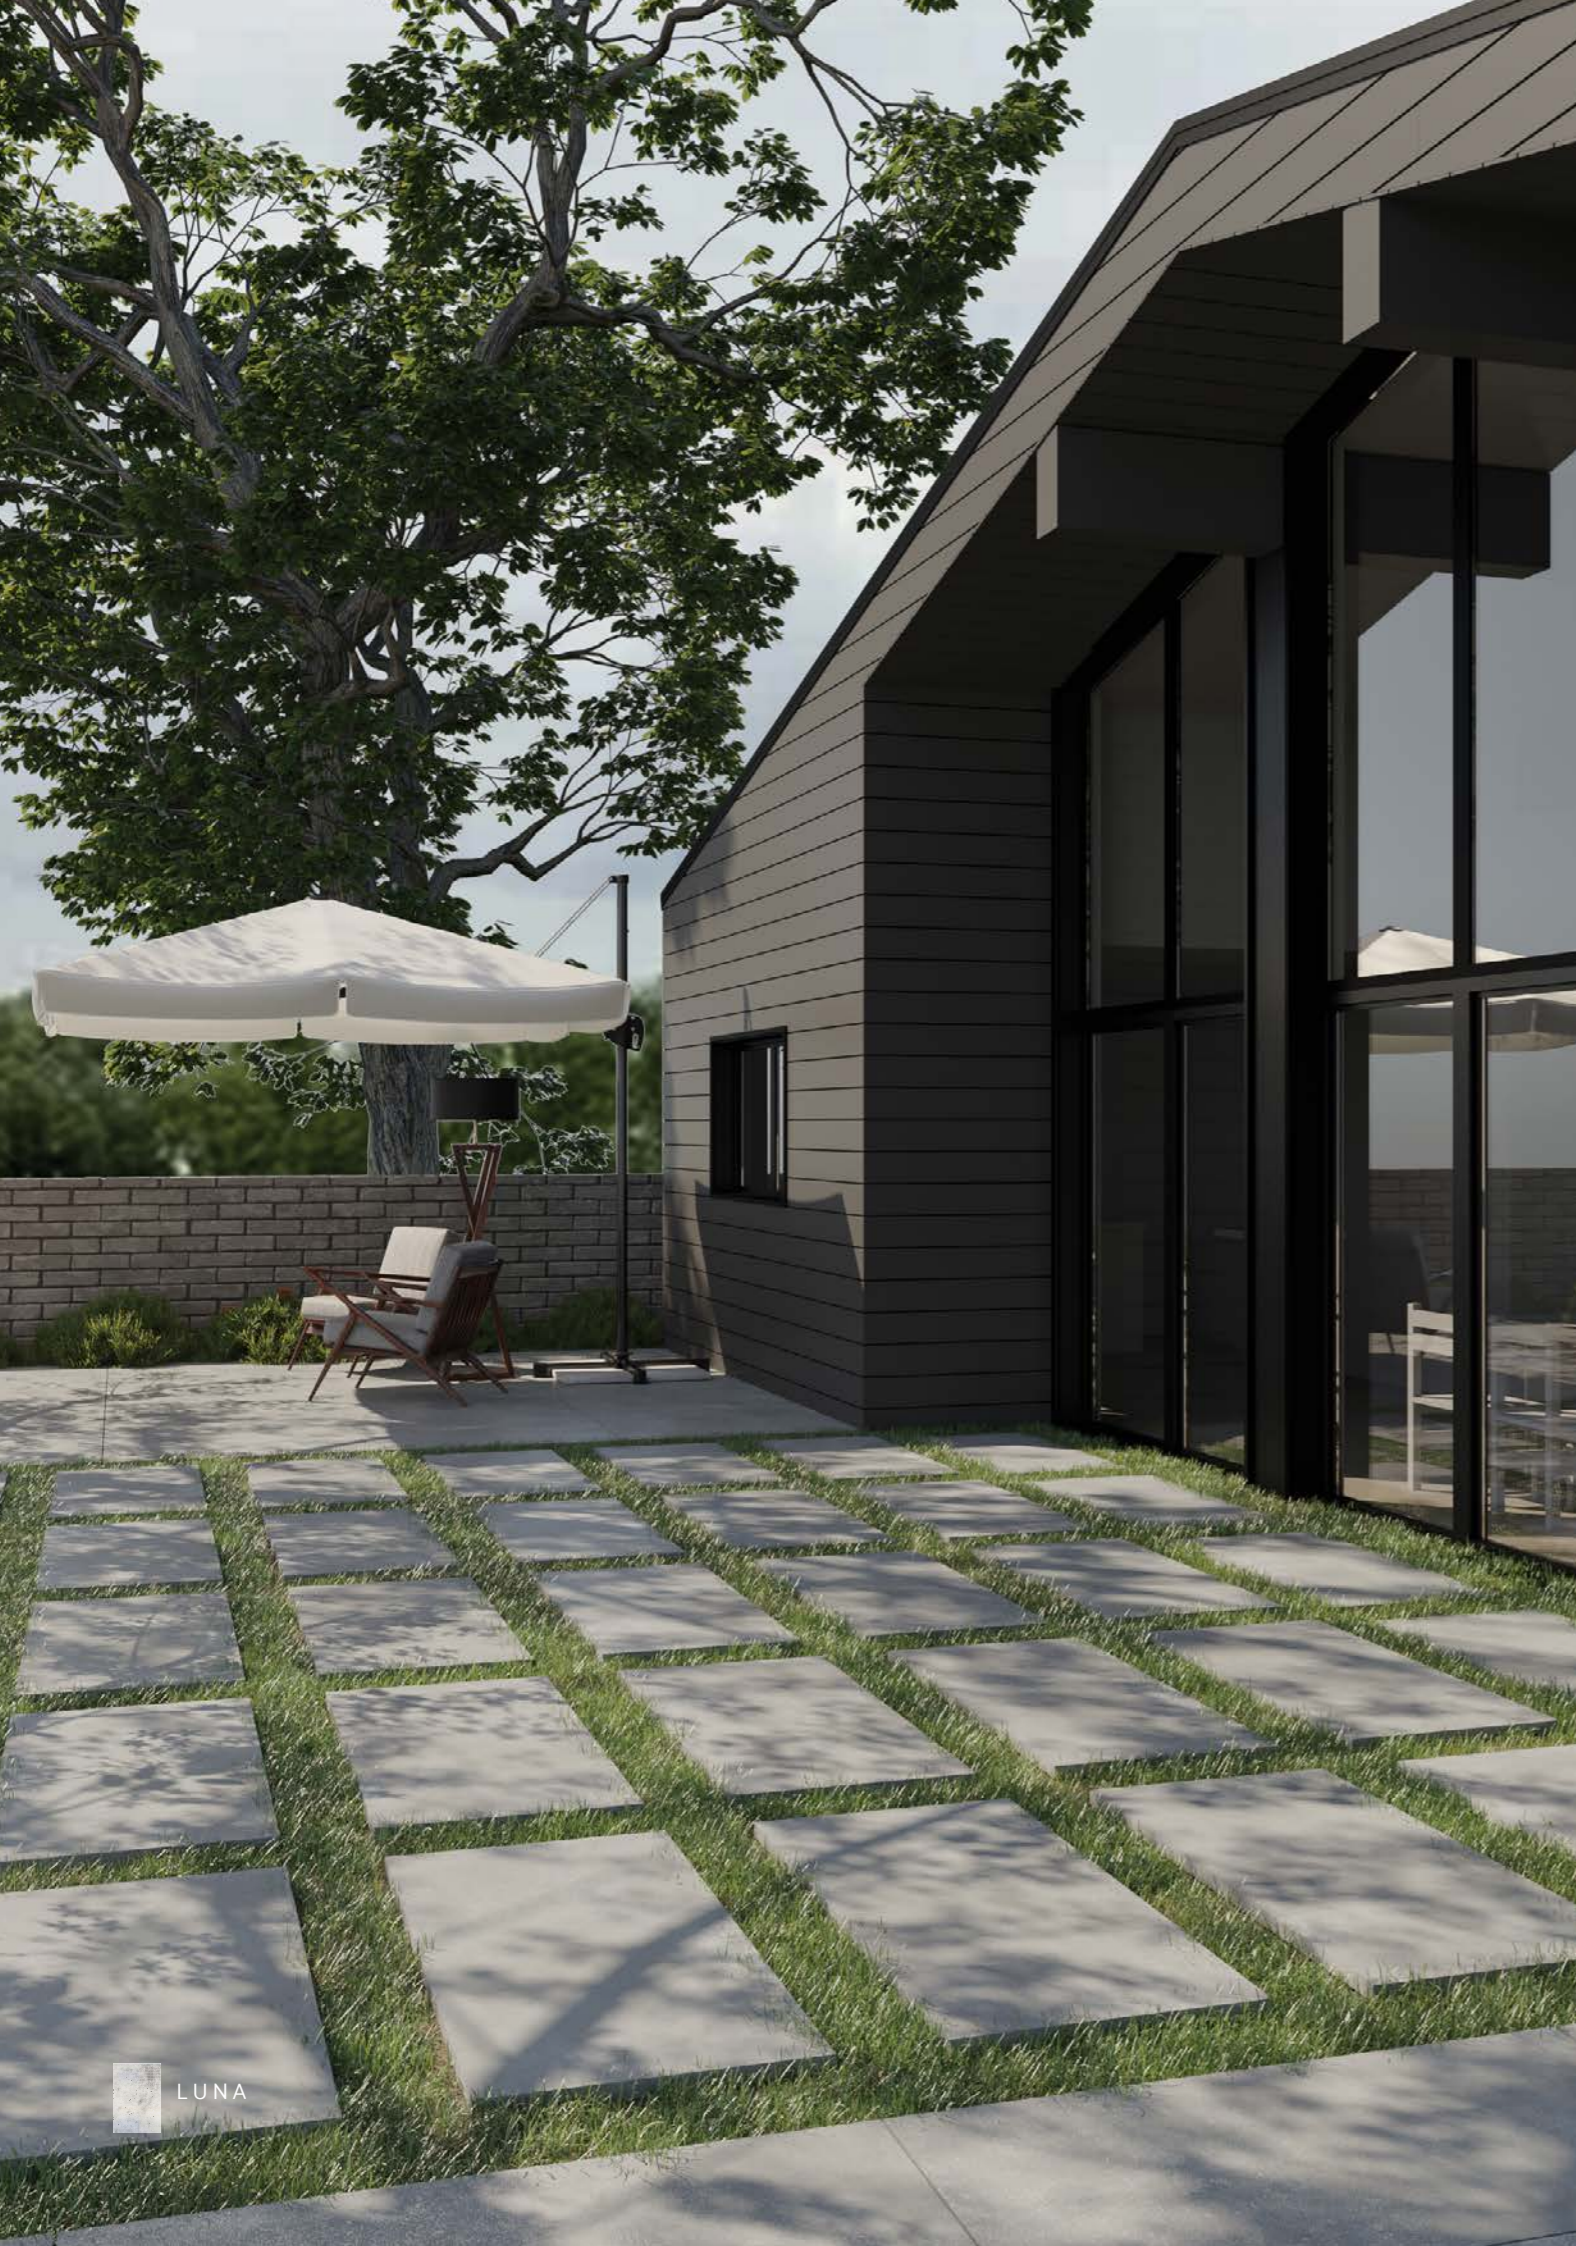

CONCRETE LOOK

Luna

Mat / Matte
60x120cm / 80x80cm / 60x90cm / 60x60cm / 30x120

Kalınlık / Thickness
20mm