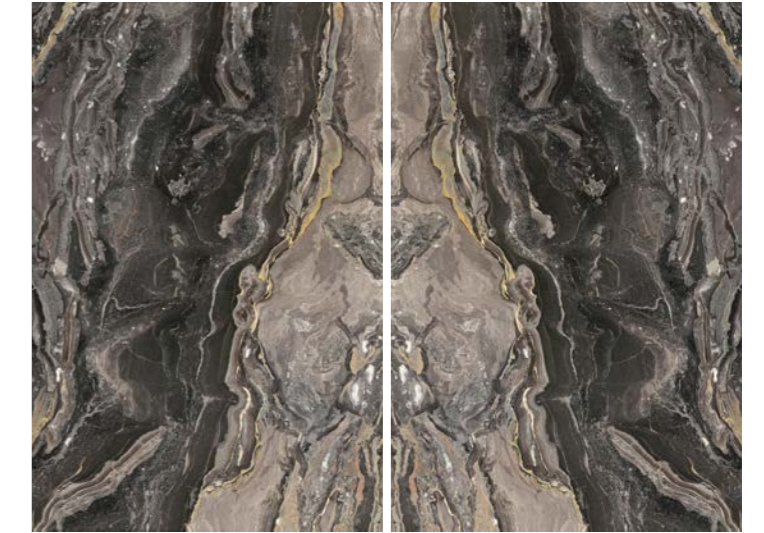

DONA  
DAYANIMLI  
FROST  
RESISTANCE

KOLAY  
TEMİZLENİR  
EASY TO  
CLEAN

Occhio Bookmatch A, B Faces  
120x180 / 48"x71"

2 Faces